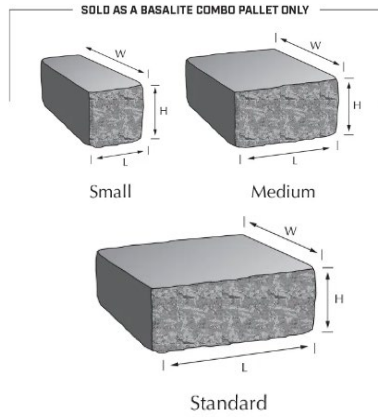

Basalite Block

Rustic and Contemporary Wall

Specifications

Name	Size	Units/Cube	Weight/Cube
Small	4"x8"x4"	320	2590
Medium	8"x8"x4"	160	2430
Standard	12"x8"x4"	80	2590

Available Colors

Torino

Positano

Verona