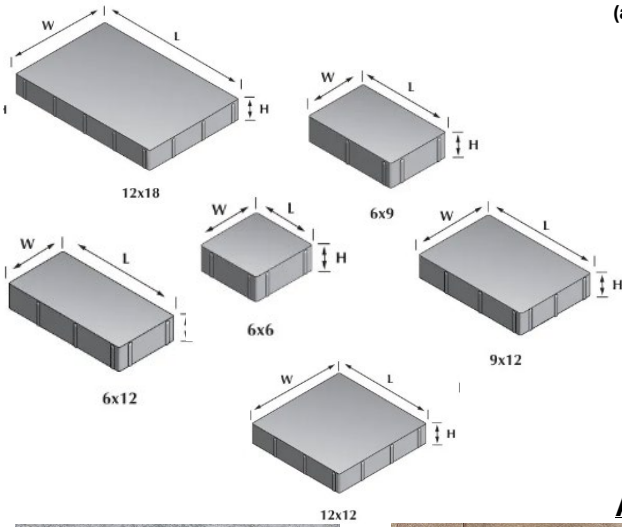

## Premier Smooth

(all sizes sold separately)

### Specifications

Size	Units/Cube	Weight/Cube	SQ Ft/Cube
6"x6"	432	3054	108
6"x9"	270	2568	99
6"x12"	216	2946	108
9"x12"	144	2730	108
12"x12"	108	2838	108
12"x18"	72	2730	108