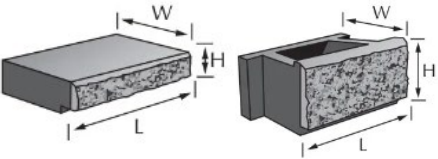

Basalite Block

Allan Block

Specifications

Name	Size	Units/Cube	Weight/Cube
AB Classic	18"x12"x8"	32	2430
AB Corner Right/Left	16"x8"x8"	30R,30L	3030
AB Cap	18"x12"x4"	64	3550

Available Colors

Tan Blend

Red Blend

Grey Blend