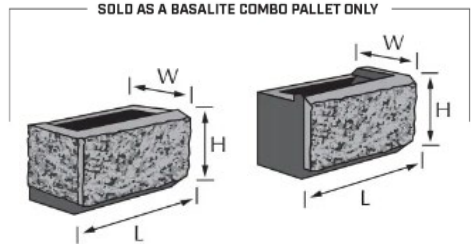

Basalite Block

Allan Block

Specifications

Name	Size	Units/Cube	Weight/Cube
AB Classic	18"x12"x8"	32	2430
AB Corner Right/Left	16"x8"x8"	30R,30L	3030
AB Cap	18"x12"x4"	64	3550

Available Colors

Tan Blend

Red Blend

Grey Blend