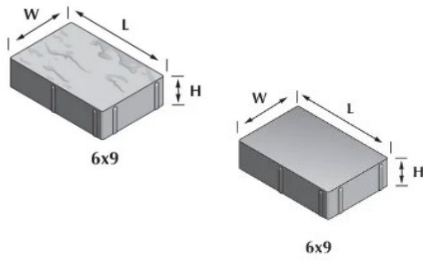

Basalite Borders

Premier Smooth/Slate Border

Specifications

Size	Units/Cube	Weight/Cube	SQ Ft/Cube
6"x9"	270	2568	99

Available Colors

Rifle Slate

Rifle Smooth