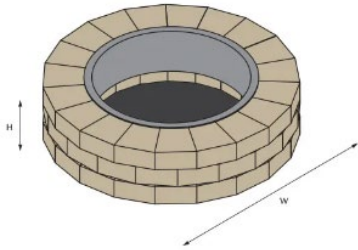

Basalite Block

Necessaries Grand Fire Ring Kit

Specifications

Name	Size	Cubes	Weight/Cube
Grand Fire Ring Kit	48" W x 12" H	1	1050 lbs.

Available Colors

Santa Fe

Desert

Bluestone