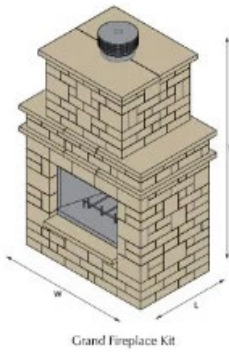

Basalite Block

Necessaries Grand Fireplace Kit

Specifications

Name	Size	Cubes	Weight/Cube
Grand Fireplace Kit	60" W x 102" H x 36" L	5	9667 lbs.

Available Colors

Santa Fe

Desert

Bluestone