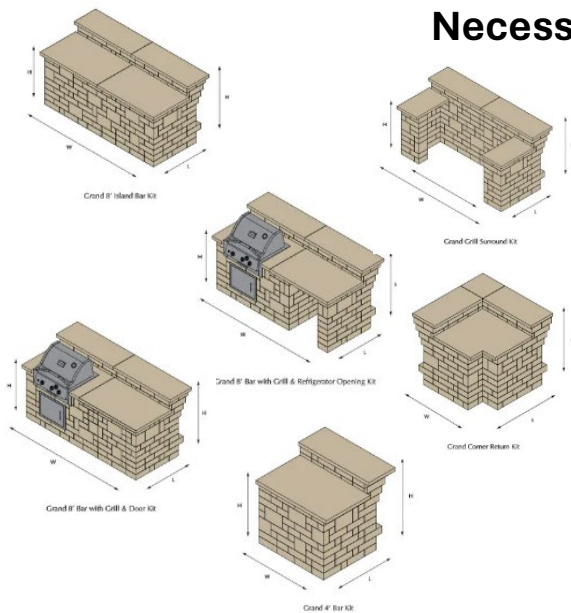

Basalite Block

Necessaries Grand Island Bar Kit

Specifications

Name	Size	Cubes	Weight/Cube
Grand 8' Bar	92" W x 38/46" H x 36" L	2	7261 lbs.
Grand Grill Surround Kit	92" W x 38/46" H x 36" L	3	4905 lbs.
Grand 8' Bar W/Grill & Refrigerator Opening Kit	92" W x 38/46" H x 36" L	4	7331 lbs.
Grand 8' Bar W/Grill & Door Kit	92" W x 38/46" H x 36" L	4	7331 lbs.
Grand Corner Return Kit	48" W x 46" H x 48" L	2	5130 lbs.
Grand 4' Bar Kit	44" W x 38/46" H x 36" L	2	3770 lbs.

Available Colors

Sante Fe

Desert

Bluestone