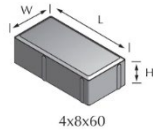

Basalite Borders

Mission Border

Specifications

Size	Units/Cube	Weight/Cube	SQ Ft/Cube
4"x8"	486	2946	108

Available Colors

Vail

Aspen

Rifle