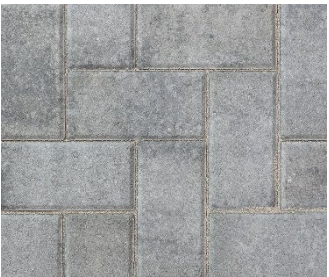

Basalite Borders

Mission Border

Specifications

Size	Units/Cube	Weight/Cube	SQ Ft/Cube
4"x8"	486	2946	108

Available Colors

Torino