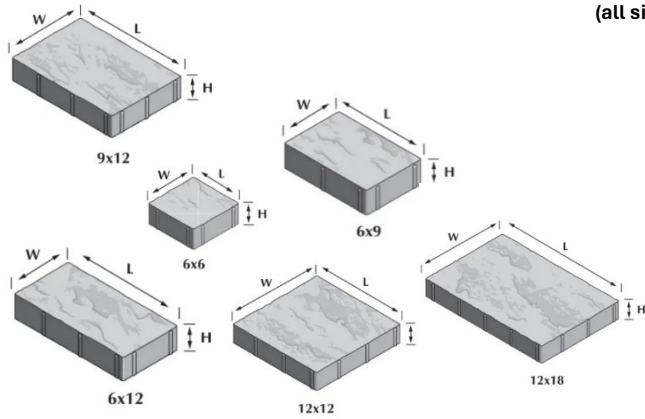

Basalite Pavers

Premier Slate

(all sizes sold separately)

Specifications

Size	Units/Cube	Weight/Cube	SQ Ft/Cube
6"x6"	432	3054	108
6"x9"	270	2568	99
6"x12"	216	2946	108
9"x12"	144	2730	108
12"x12"	108	2838	108
12"x18"	72	2730	108

Available Colors

Torino

Verona

Positano

San Remo